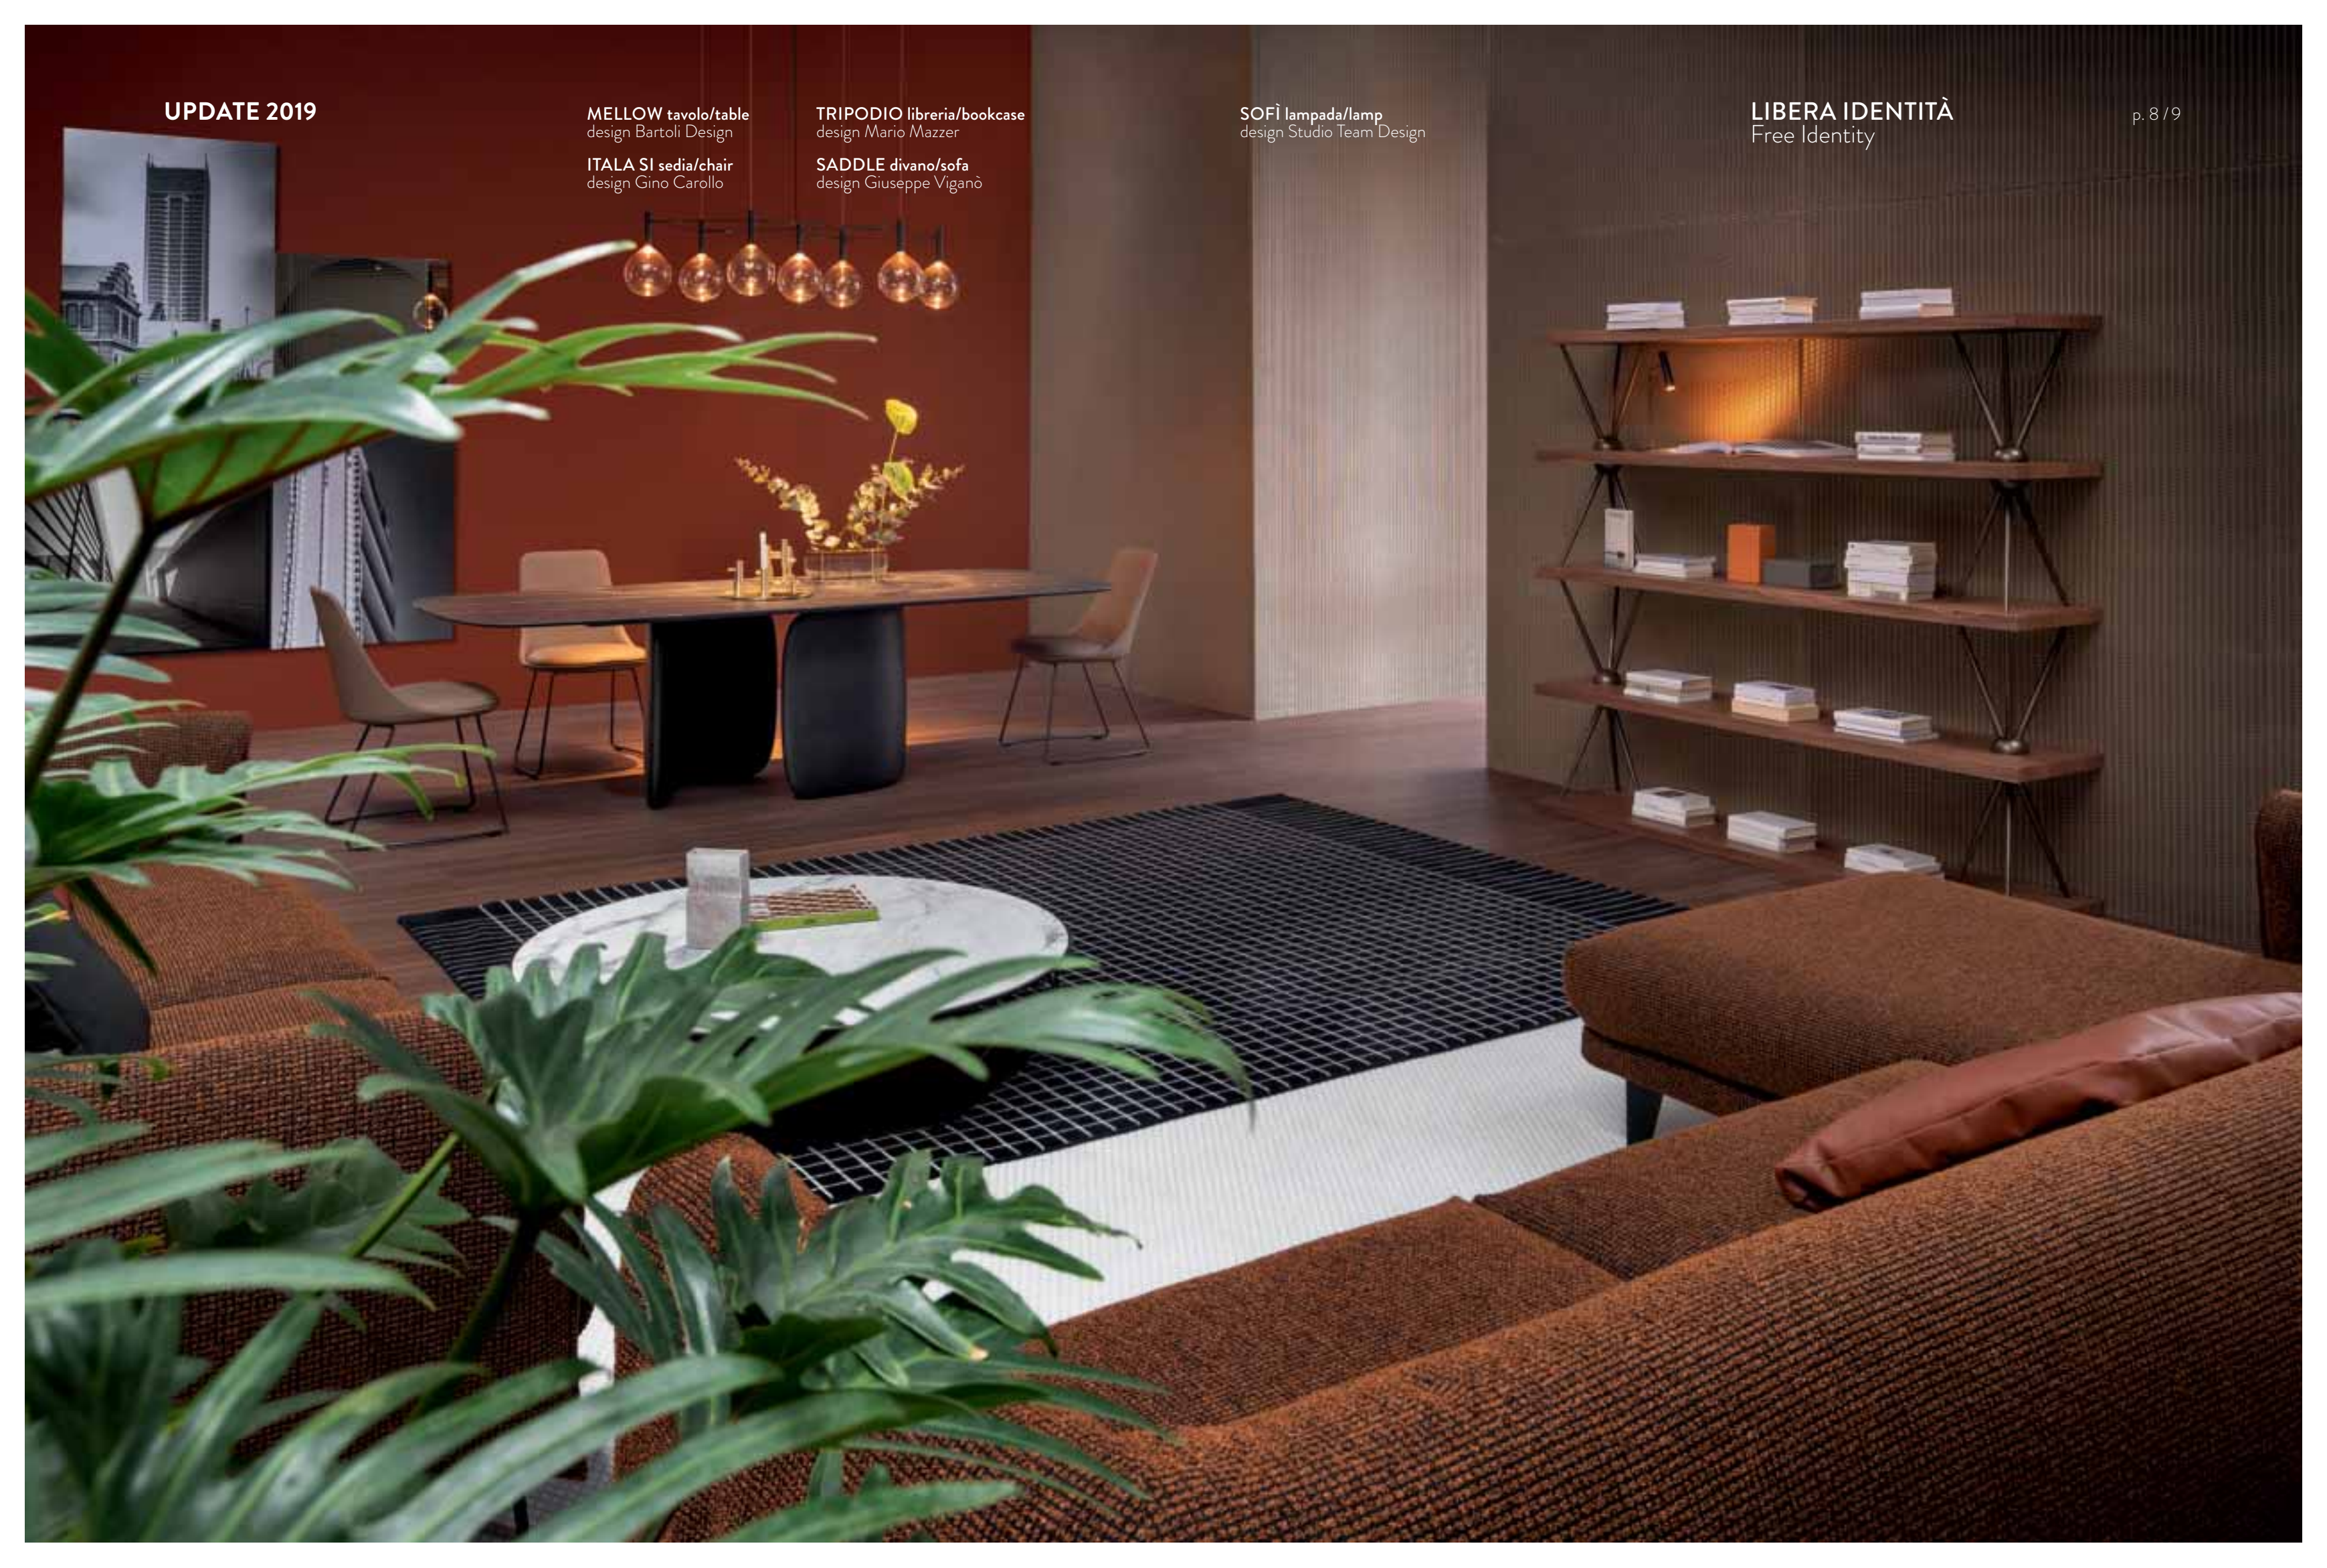

UPDATE 2019

MELLOW tavolo/table
design Bartoli Design

ITALA SI sedia/chair
design Gino Carollo

TRIPODIO libreria/bookcase
design Mario Mazzer

SADDLE divano/sofa
design Giuseppe Viganò

SOFÌ lampada/lamp
design Studio Team Design

LIBERA IDENTITÀ
Free Identity

p. 8 / 9