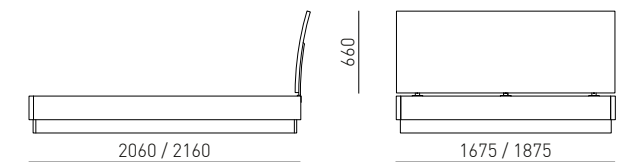

Testiera combinabile con tutti i giroletto e disponibile in tutte le finiture.
Headboard can be used in conjunction with all surrounds and is available in all finishes.