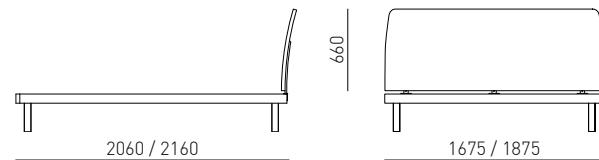

Testiera combinabile con tutti i giroletto e disponibile in tutte le finiture.
Headboard can be used in conjunction with all surrounds and is available in all finishes.