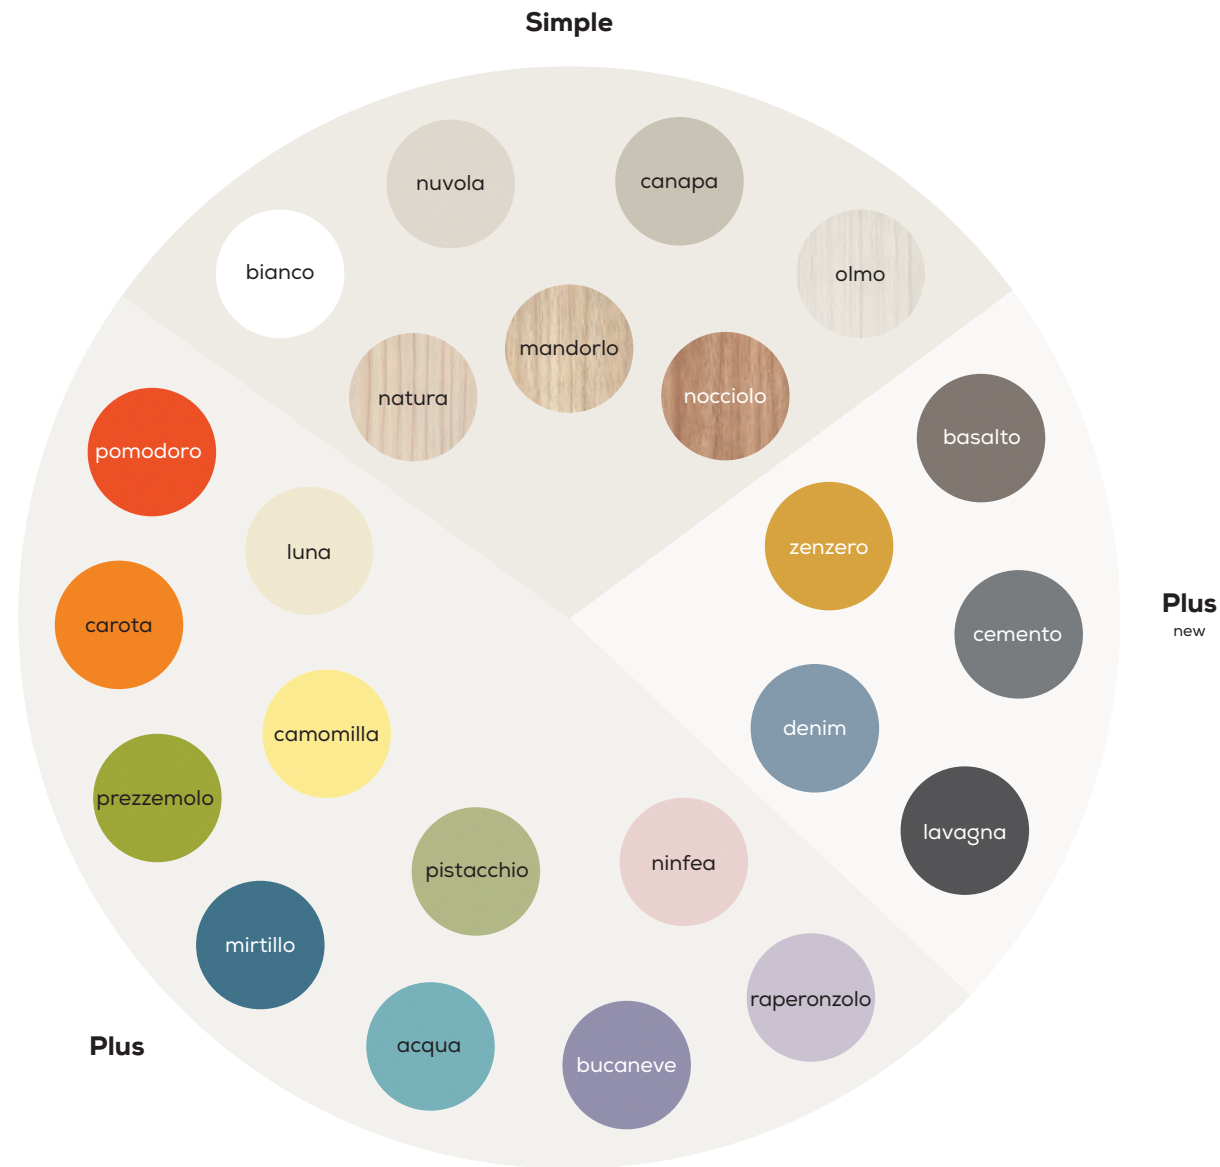

Dot
6 colori / colours

Duo
1 colore / colour

Brick
6 colori / colours

Poddy

Strip

Push-pull

Brick

Shell

Dot

Out
22 colori / colours

Kubò
19 colori / colours

Atollo
1 colore / colour

Spider
19 colori / colours

Kubò L
19 colori / colours

In
19 colori / colours

Bridge
6 colori / colours

OI
19 colori / colours

Bridge L
6 colori / colours

Pull
6 colori / colours

FINITURE

– FINISHES

Scegliamo colori ispirati alla natura e alle sue sfumature e li portiamo dappertutto, anche dentro gli armadi, per personalizzare gli arredi fino alle singole componenti.

We choose colours inspired by nature and its nuances and we introduce them everywhere, even inside wardrobes, to give our furniture a custom look, right down to its individual parts.

nuvola
schiene /
back panels
6 mm