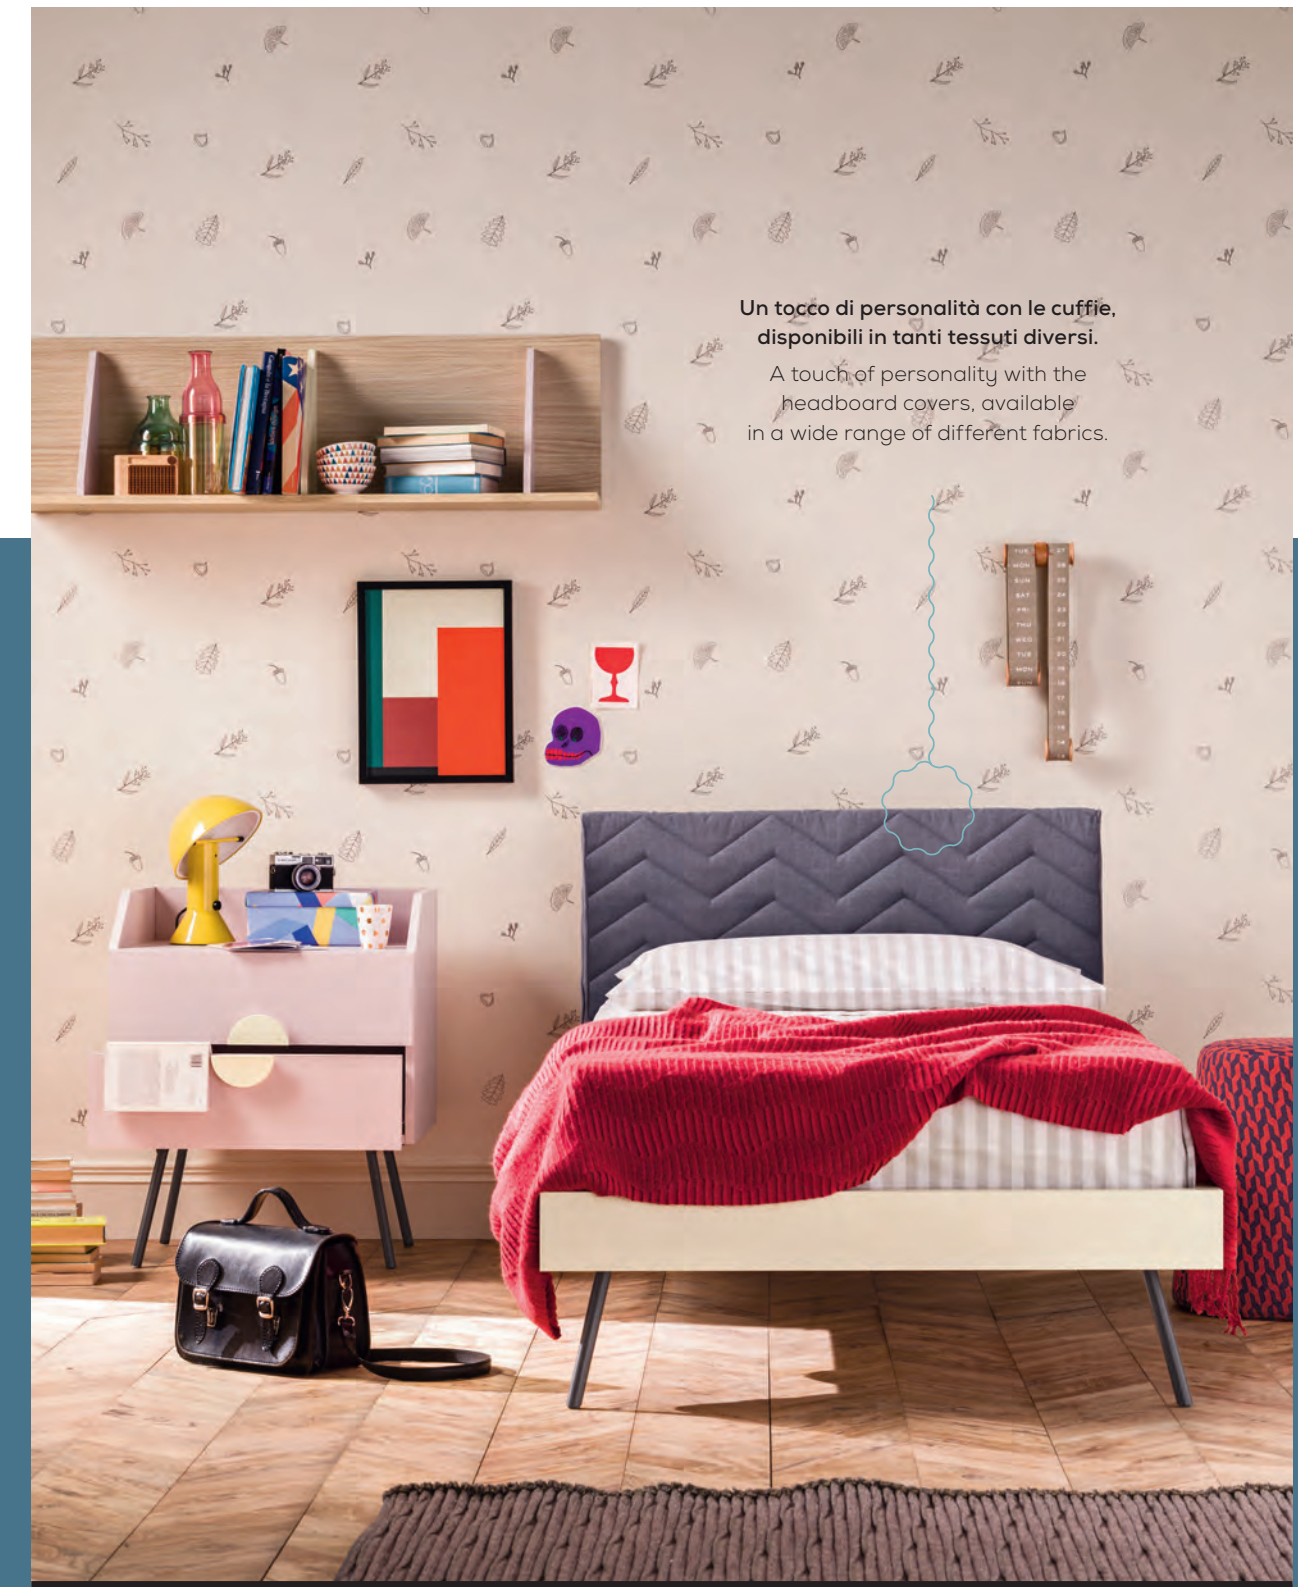

-

Amok T405, mandorlo, pomodoro

98 x 90,5 x 209 cm

misure disponibili / available dimensions

L / W 88/98/108/128 cm

P / D 199/209/229 cm

MY BED

Nuk + cuffia / headboard cover **Cross**
+ gambe / legs **Lolly**

FOR KIDS!

MY BED

Nuk + cuffia / headboard cover **Ziggy**
+ gambe / legs **Laby**

FOR TEENS!

LETTI

BEDS

**Etta**

-