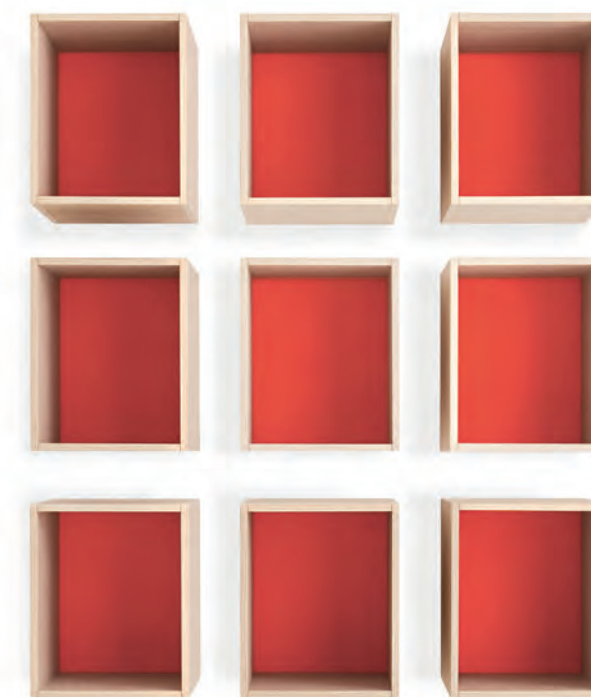

Shelves and wall units are perfect for objects you want to keep on display, while others can be hidden behind closed doors.

CASELLARI

WALL UNITS

**Tynn**

-

natura, prezzemolo, raperonzolo
90 x 36,6 x 35 cm - 30 x 109,8 x 35 cm

Con la loro schiena colorata,
i casellari Tynn sono un'allegria
alternativa alle mensole!

With their coloured back panels,
the Tynn wall units make
a cheerful alternative to shelving!

**Tynn**

-

natura, pomodoro
30 x 36,6 x 35 cm

CASELLARI

WALL UNITS

Luce + maniglie / handles In

-

prezemolo, natura
31,8 x 75 x 33 cm

Luce + maniglie / handles In

-

mirtillo
60 x 38,4 x 33 cm - 90 x 38,4 x 33 cm
120 x 38,4 x 33 cm