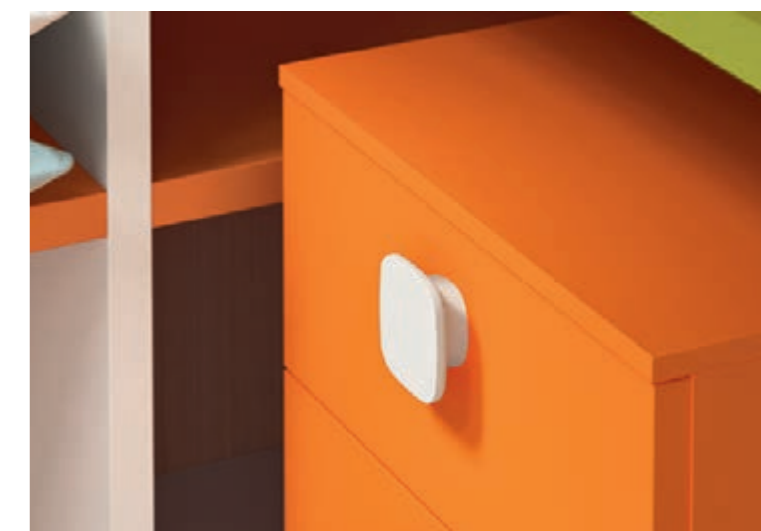

**1** drawer unit + Dot knobs  
 bianco