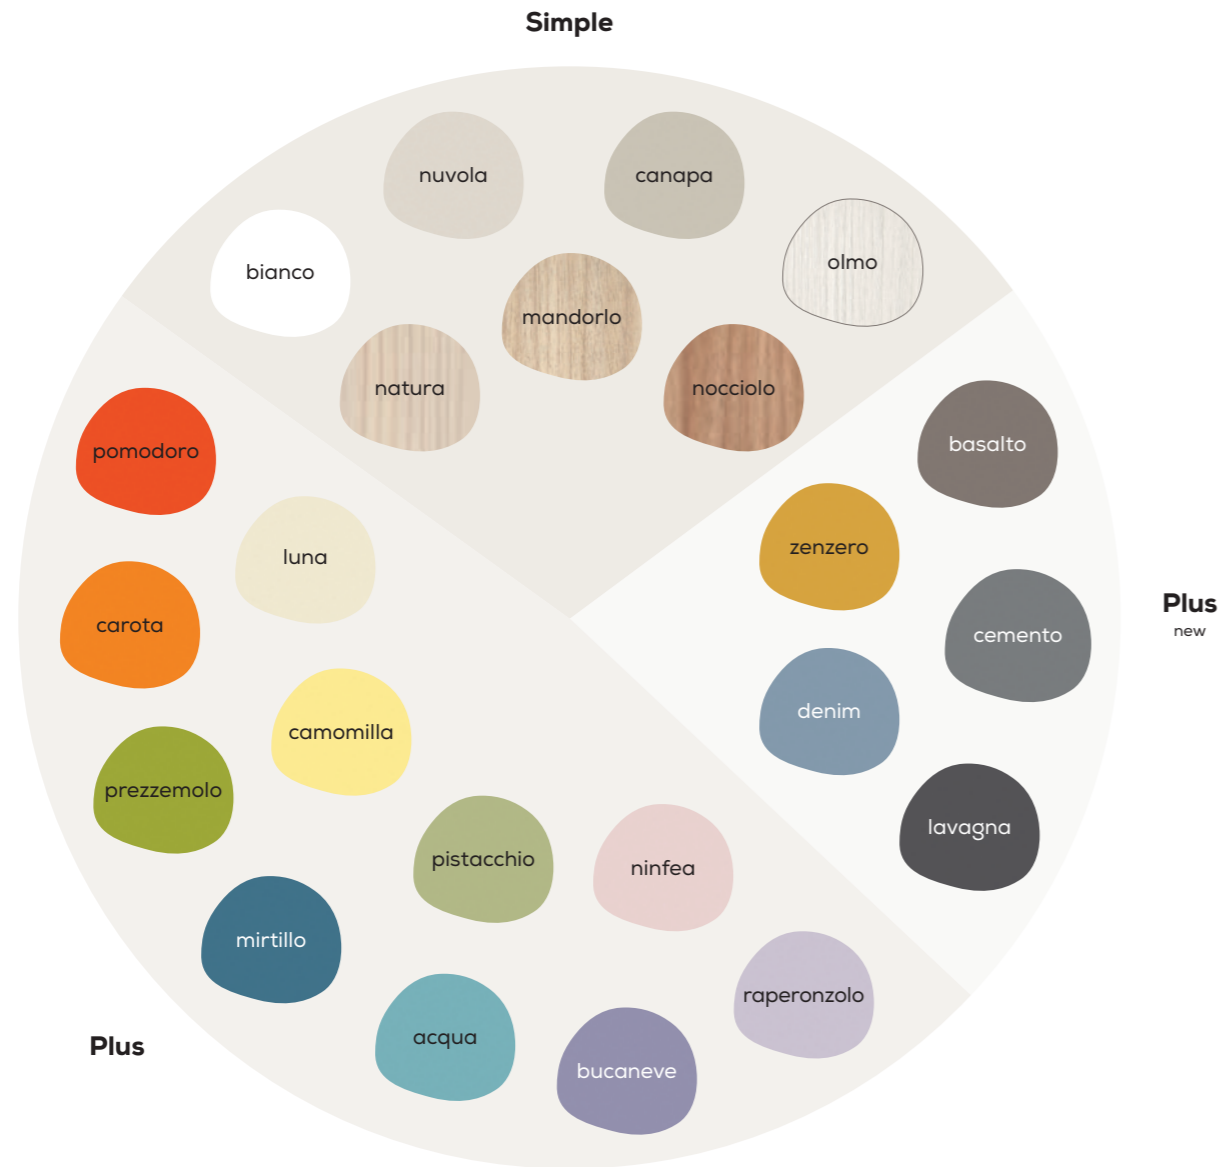

FINITURE

– FINISHES

Scegliamo colori ispirati alla natura e alle sue sfumature e li portiamo dappertutto, anche dentro gli armadi, per personalizzare gli arredi fino alle singole componenti.

We choose colours inspired by nature and its nuances and we introduce them everywhere, even inside wardrobes, to give our furniture a custom look, right down to its individual parts.

TESSUTI

– FABRICS

I tessuti rendono più morbida e calda qualsiasi camera. I colori dei tessuti sono pensati per abbinarsi alle finiture degli arredi, le consistenze per renderne piacevole il contatto.

Fabrics make any bedroom softer and warmer. The colours of the fabrics have been chosen to go with the furniture finishes, while textures have been designed to make them beautiful to touch.