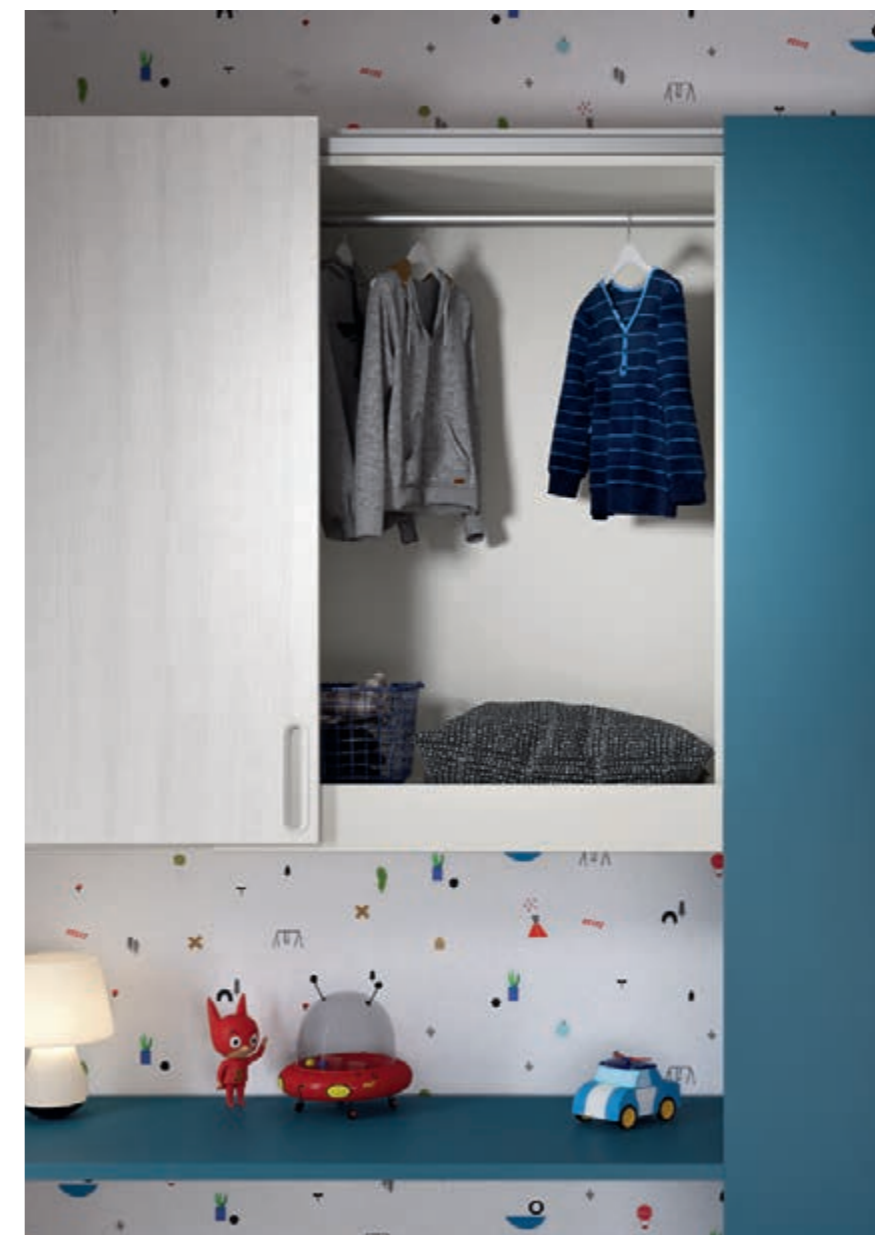

system
ponte scorrevole /
sliding door bridging unit
maniglie / handles OI
fianchi / side panels Scio
fianco centrale / central side Holly

free-system
scrittoio / desk
cassettera su ruote /
drawer unit on castors Wilson
sedia / chair Pod