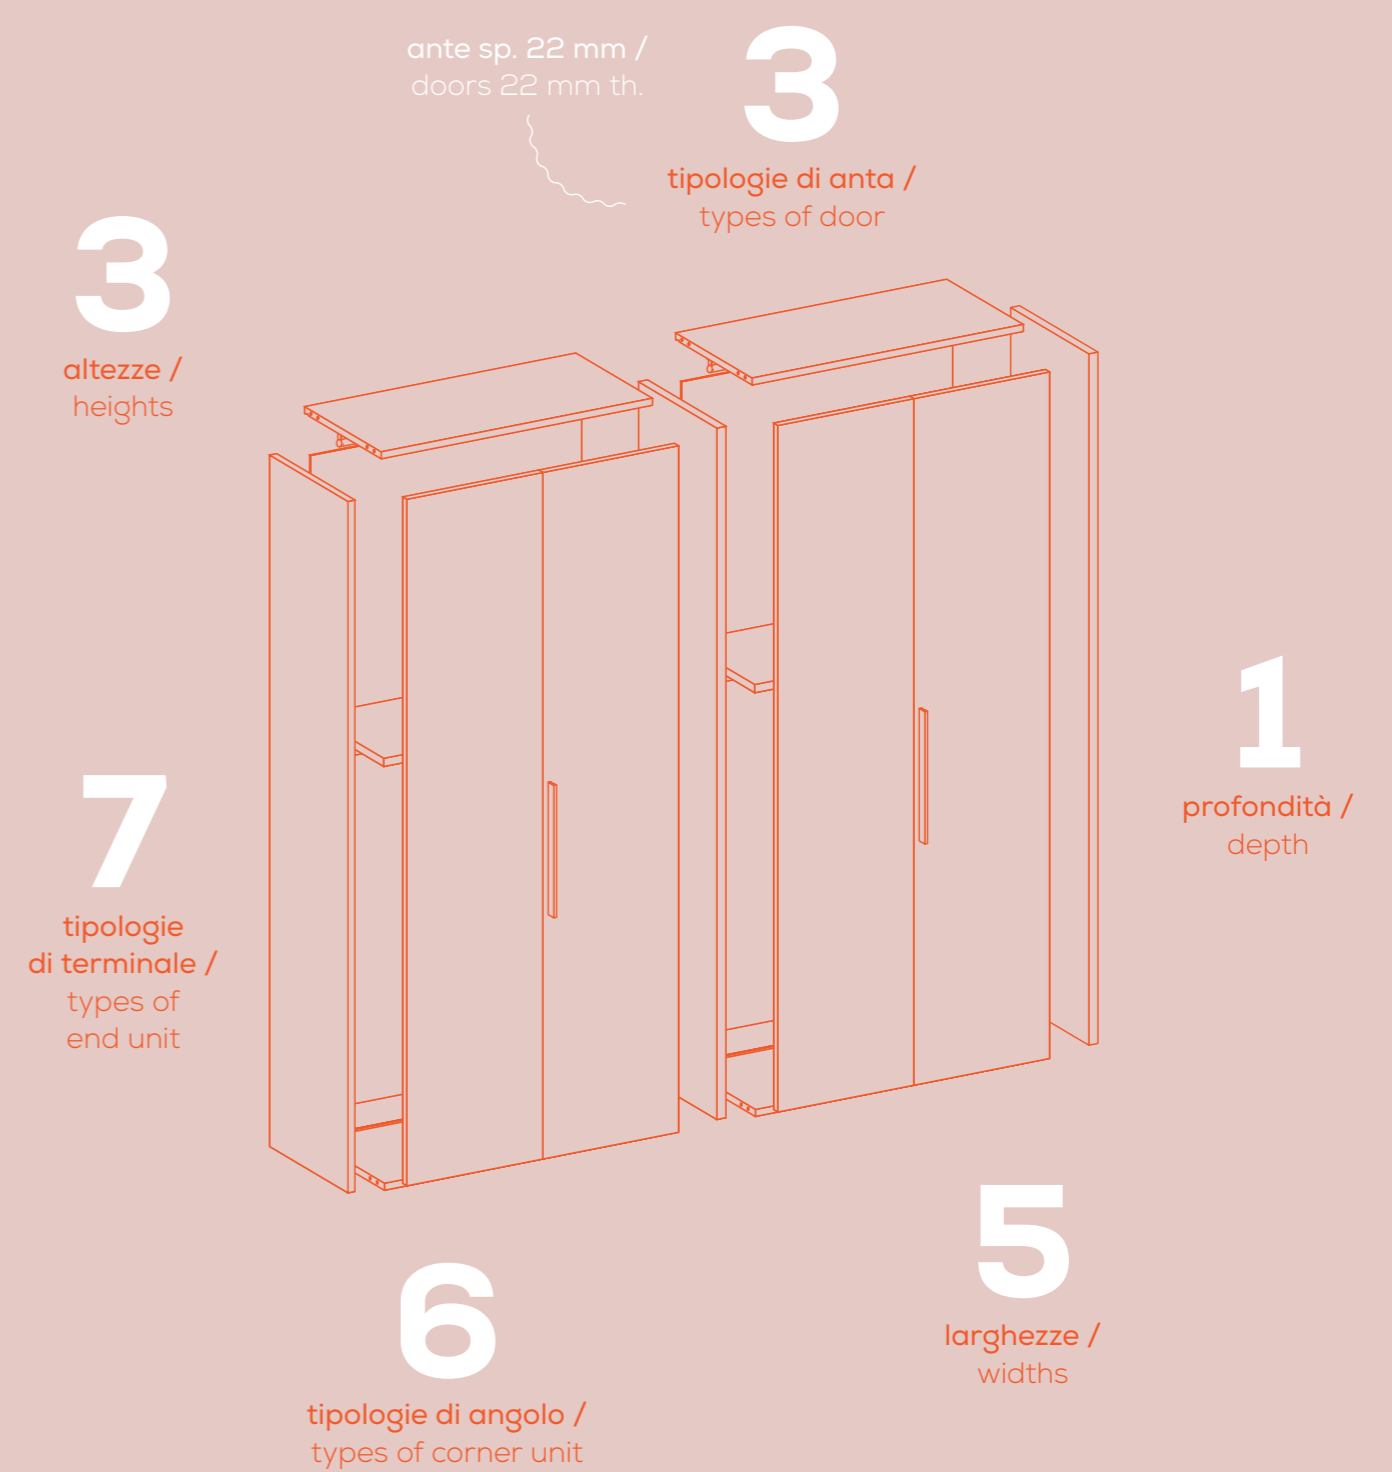

A SPALLA / WITH LOAD-BEARING SIDE PANELS