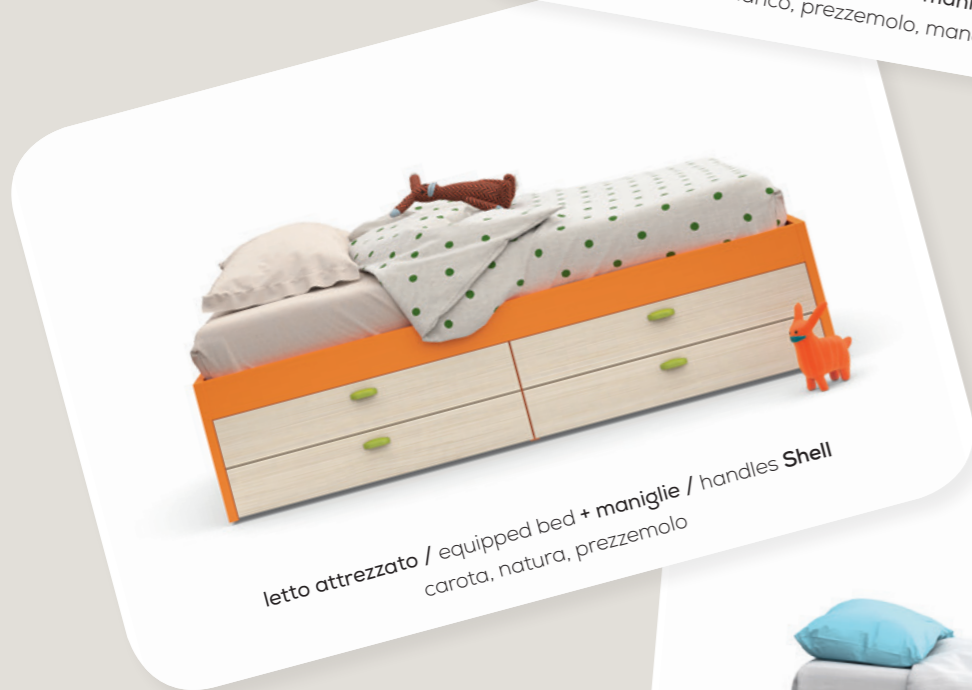

letto attrezzato / equipped bed + maniglie / handles Atollo
bianco, prezzemolo, mandorlo