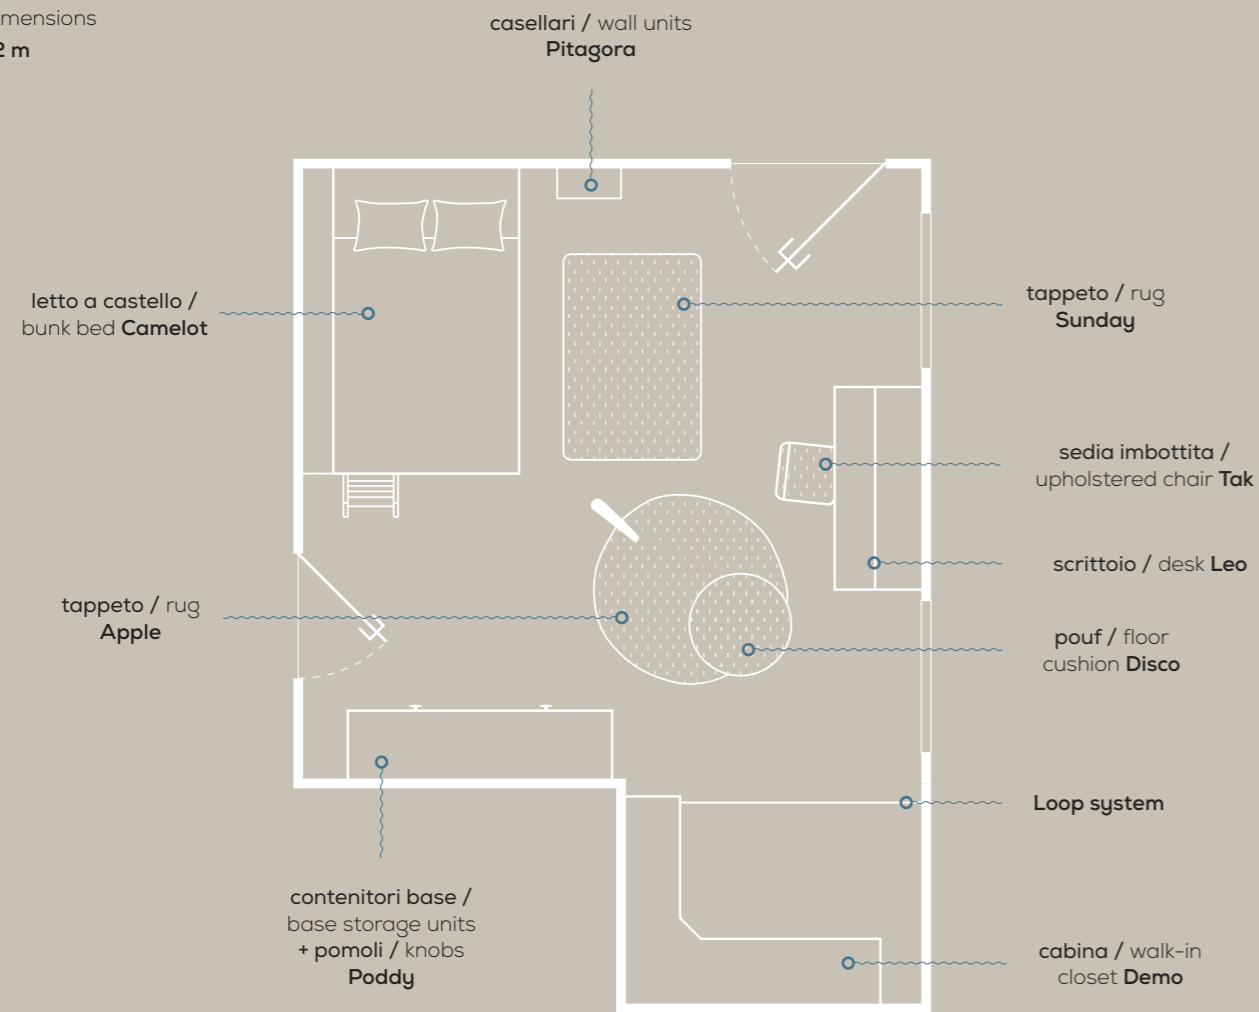

SPACE 14*

Chi vive qui? Caterina e Beatrice.
Who lives here? Caterina and Beatrice.

* Dimensioni stanza
Room dimensions
4,2 x 4,2 m