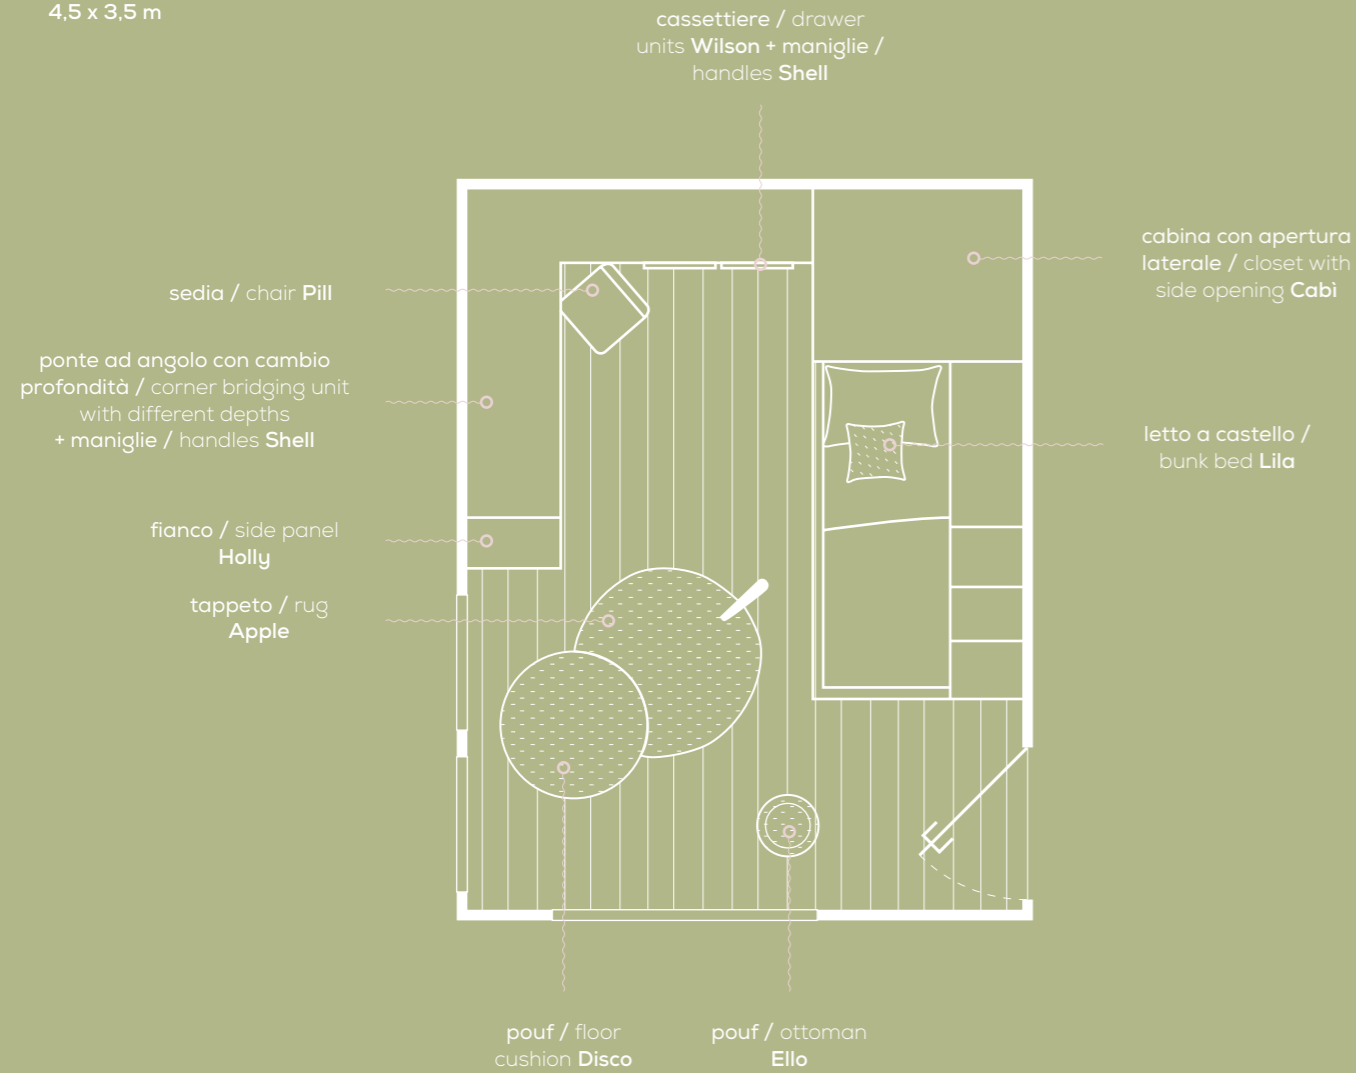

SPACE 28^x

Chi vive qui? Valentina, Aurora e a volte un'amica.
Who lives here? Valentina, Aurora and sometimes a friend.

^x Dimensioni stanza
Room dimensions
4,5 x 3,5 m