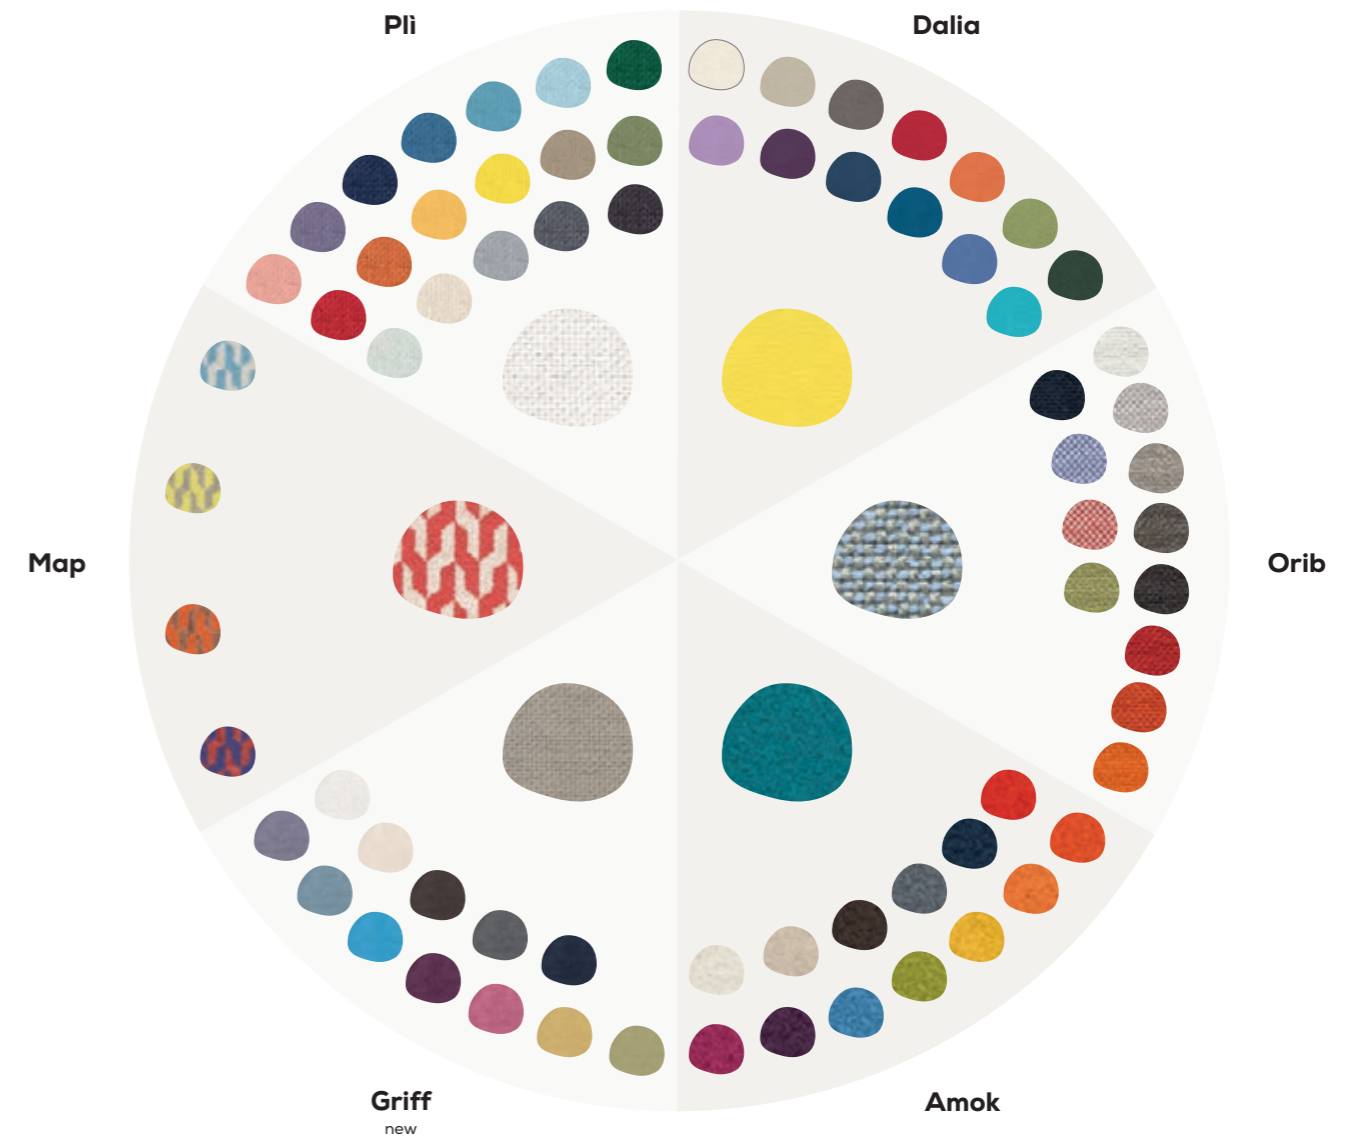

FINITURE

– FINISHES

Scegliamo colori ispirati alla natura e alle sue sfumature e li portiamo dappertutto, anche dentro gli armadi, per personalizzare gli arredi fino alle singole componenti.

We choose colours inspired by nature and its nuances and we introduce them everywhere, even inside wardrobes, to give our furniture a custom look, right down to its individual parts.

TESSUTI

– FABRICS

I tessuti rendono più morbida e calda qualsiasi camera. I colori dei tessuti sono pensati per abbinarsi alle finiture degli arredi, le consistenze per renderne piacevole il contatto.

Fabrics make any bedroom softer and warmer. The colours of the fabrics have been chosen to go with the furniture finishes, while textures have been designed to make them beautiful to touch.