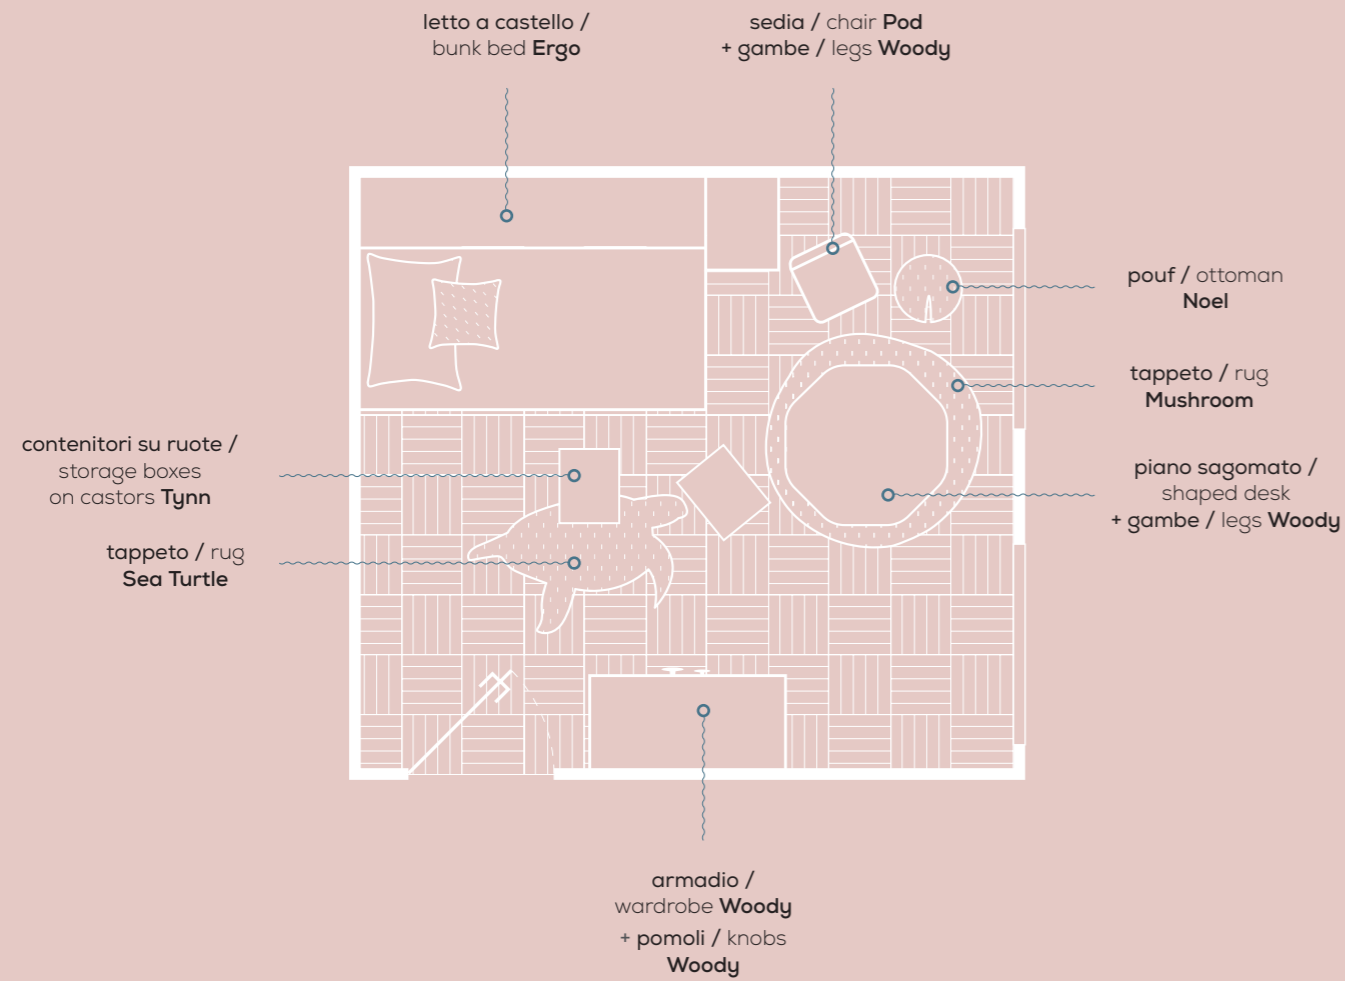

Still

Griff  
T387

Amok  
T409

✕ Dimensioni stanza  
Room dimensions  
4 x 3,6 m

1 **Woody**  
pomodoro, mandorlo

options  
2 **Cube**  
Amok T409, Lola

**free-system**

piano sagomato / shaped desk  
gambe / legs **Woody**  
sedia / chair **Pod**  
gambe / legs **Woody**