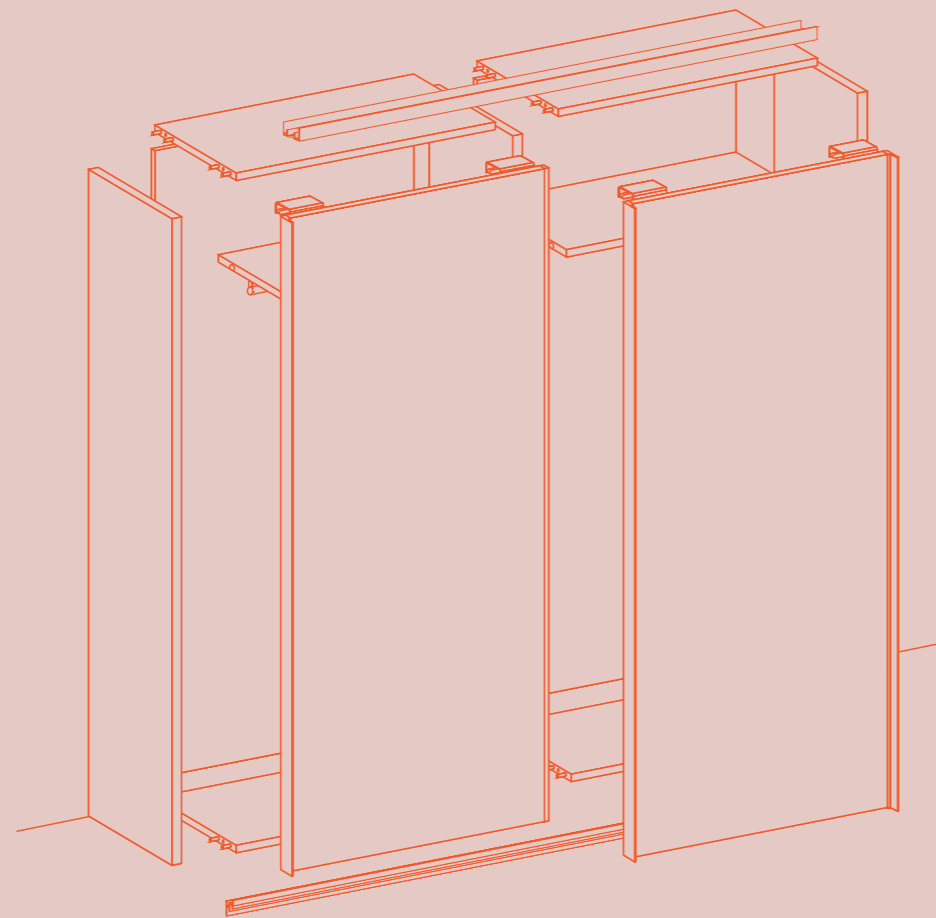

ARMADI SCORREVOLI

- SLIDING DOOR WARDROBES

7

tipologie
di anta /
types
of door

3

altezze /
heights

1

profondità /
depth

3

larghezze /
widths