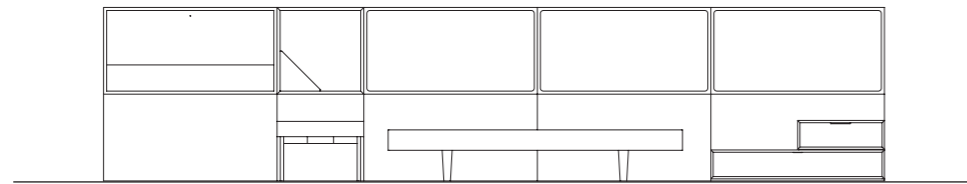

Cube System

Set 08

IT — Composizione **Cube System** con boiserie in finitura rovere brown, scrittoio a ribalta sospeso e accessori in laccato opaco granato, boiserie imbottita in tessuto Filter Decor 03. Moduli cassetto a destra in laccato opaco granato, a sinistra panca vassoio in laccato opaco granato con basamento brunito. Letto turca con giroletto in laccato opaco quarzo.

EN — **Cube System** arrangement with wall panelling in rovere brown finish, wall-mounted drop-down desk and accessories in granato matt lacquered finish, padded wall panels upholstered in Filter Decor 03 fabric. Drawer modules on right in granato matt lacquered finish, granato matt lacquered tray bench on left with base in bronze finish. Platform bed with quarzo matt lacquered surround.