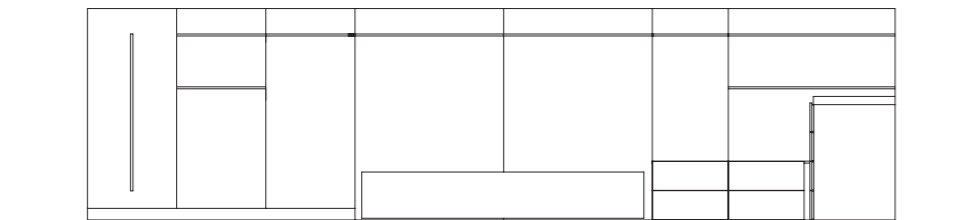

Easy System

Set 05

IT — Composizione **Easy System** con boiserie e panca in laccato opaco quarzo, telaio appendiabiti brunito, mensole e moduli cassetto in laccato opaco tortora, top vassoio in finitura rovere brown. Letto **Sommier** imbottito, con contenitore, in tessuto Memory 21.

EN — **Easy System** arrangement with wall panelling and bench in quartz matt lacquered finish, bronze-finish clothes rack, tortora matt lacquered shelves and drawer modules, tray top in rovere brown finish. **Sommier** padded bed, with storage base, in Memory 21 fabric.